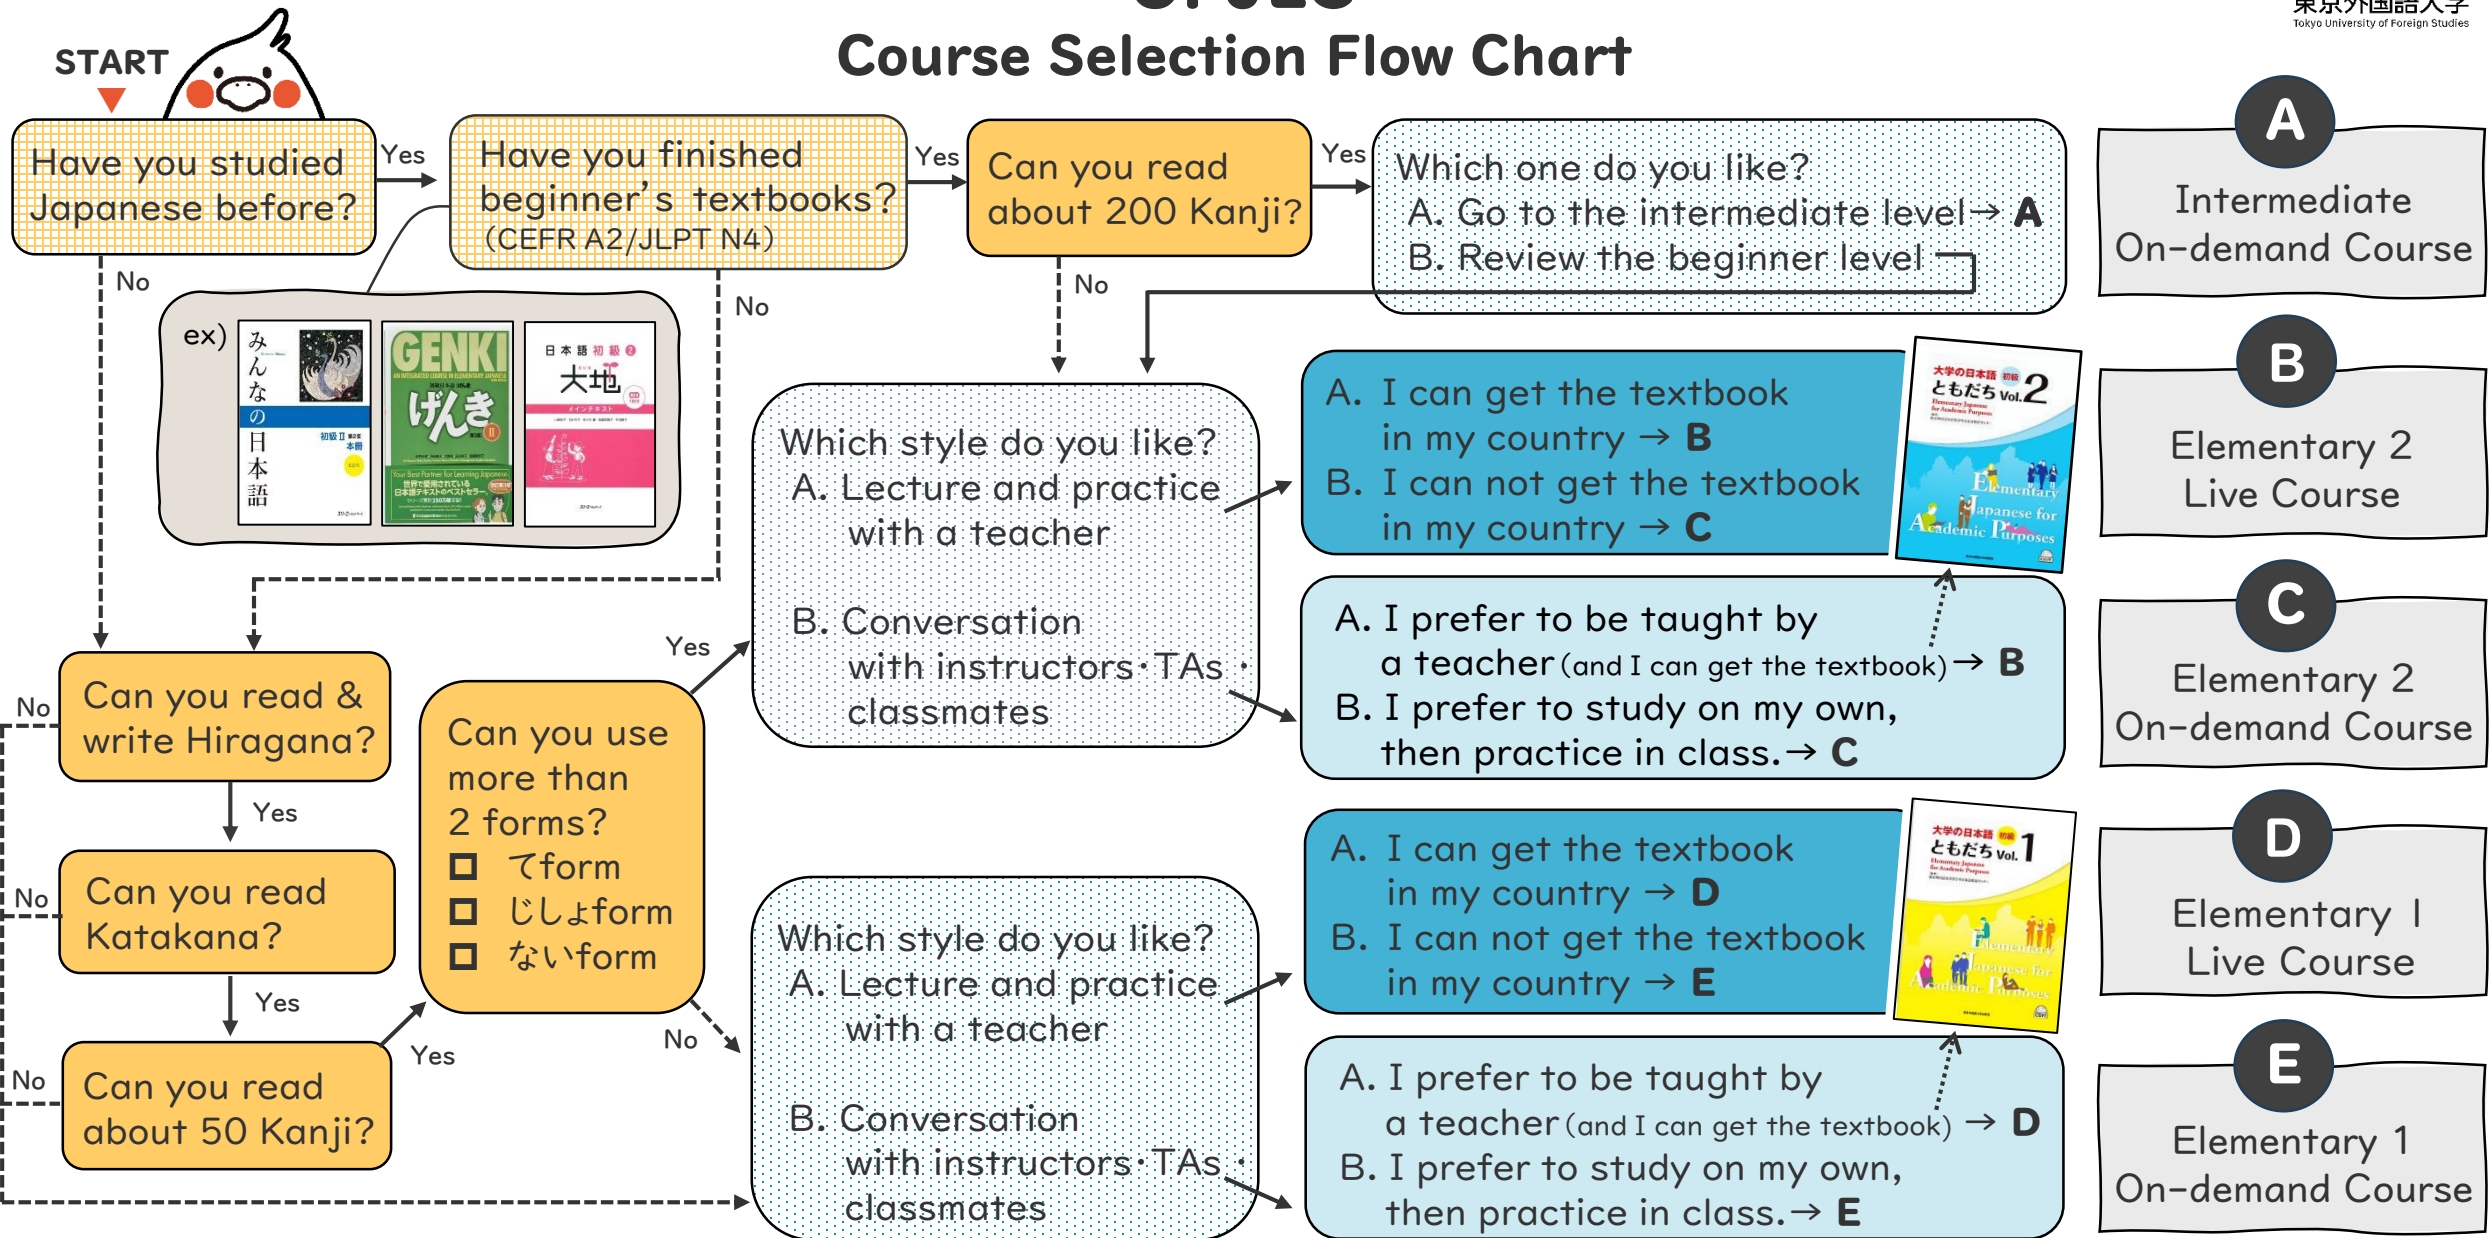

## Course Selection Flow Chart

※This chart is created with a color scheme adapted to universal design (UD).