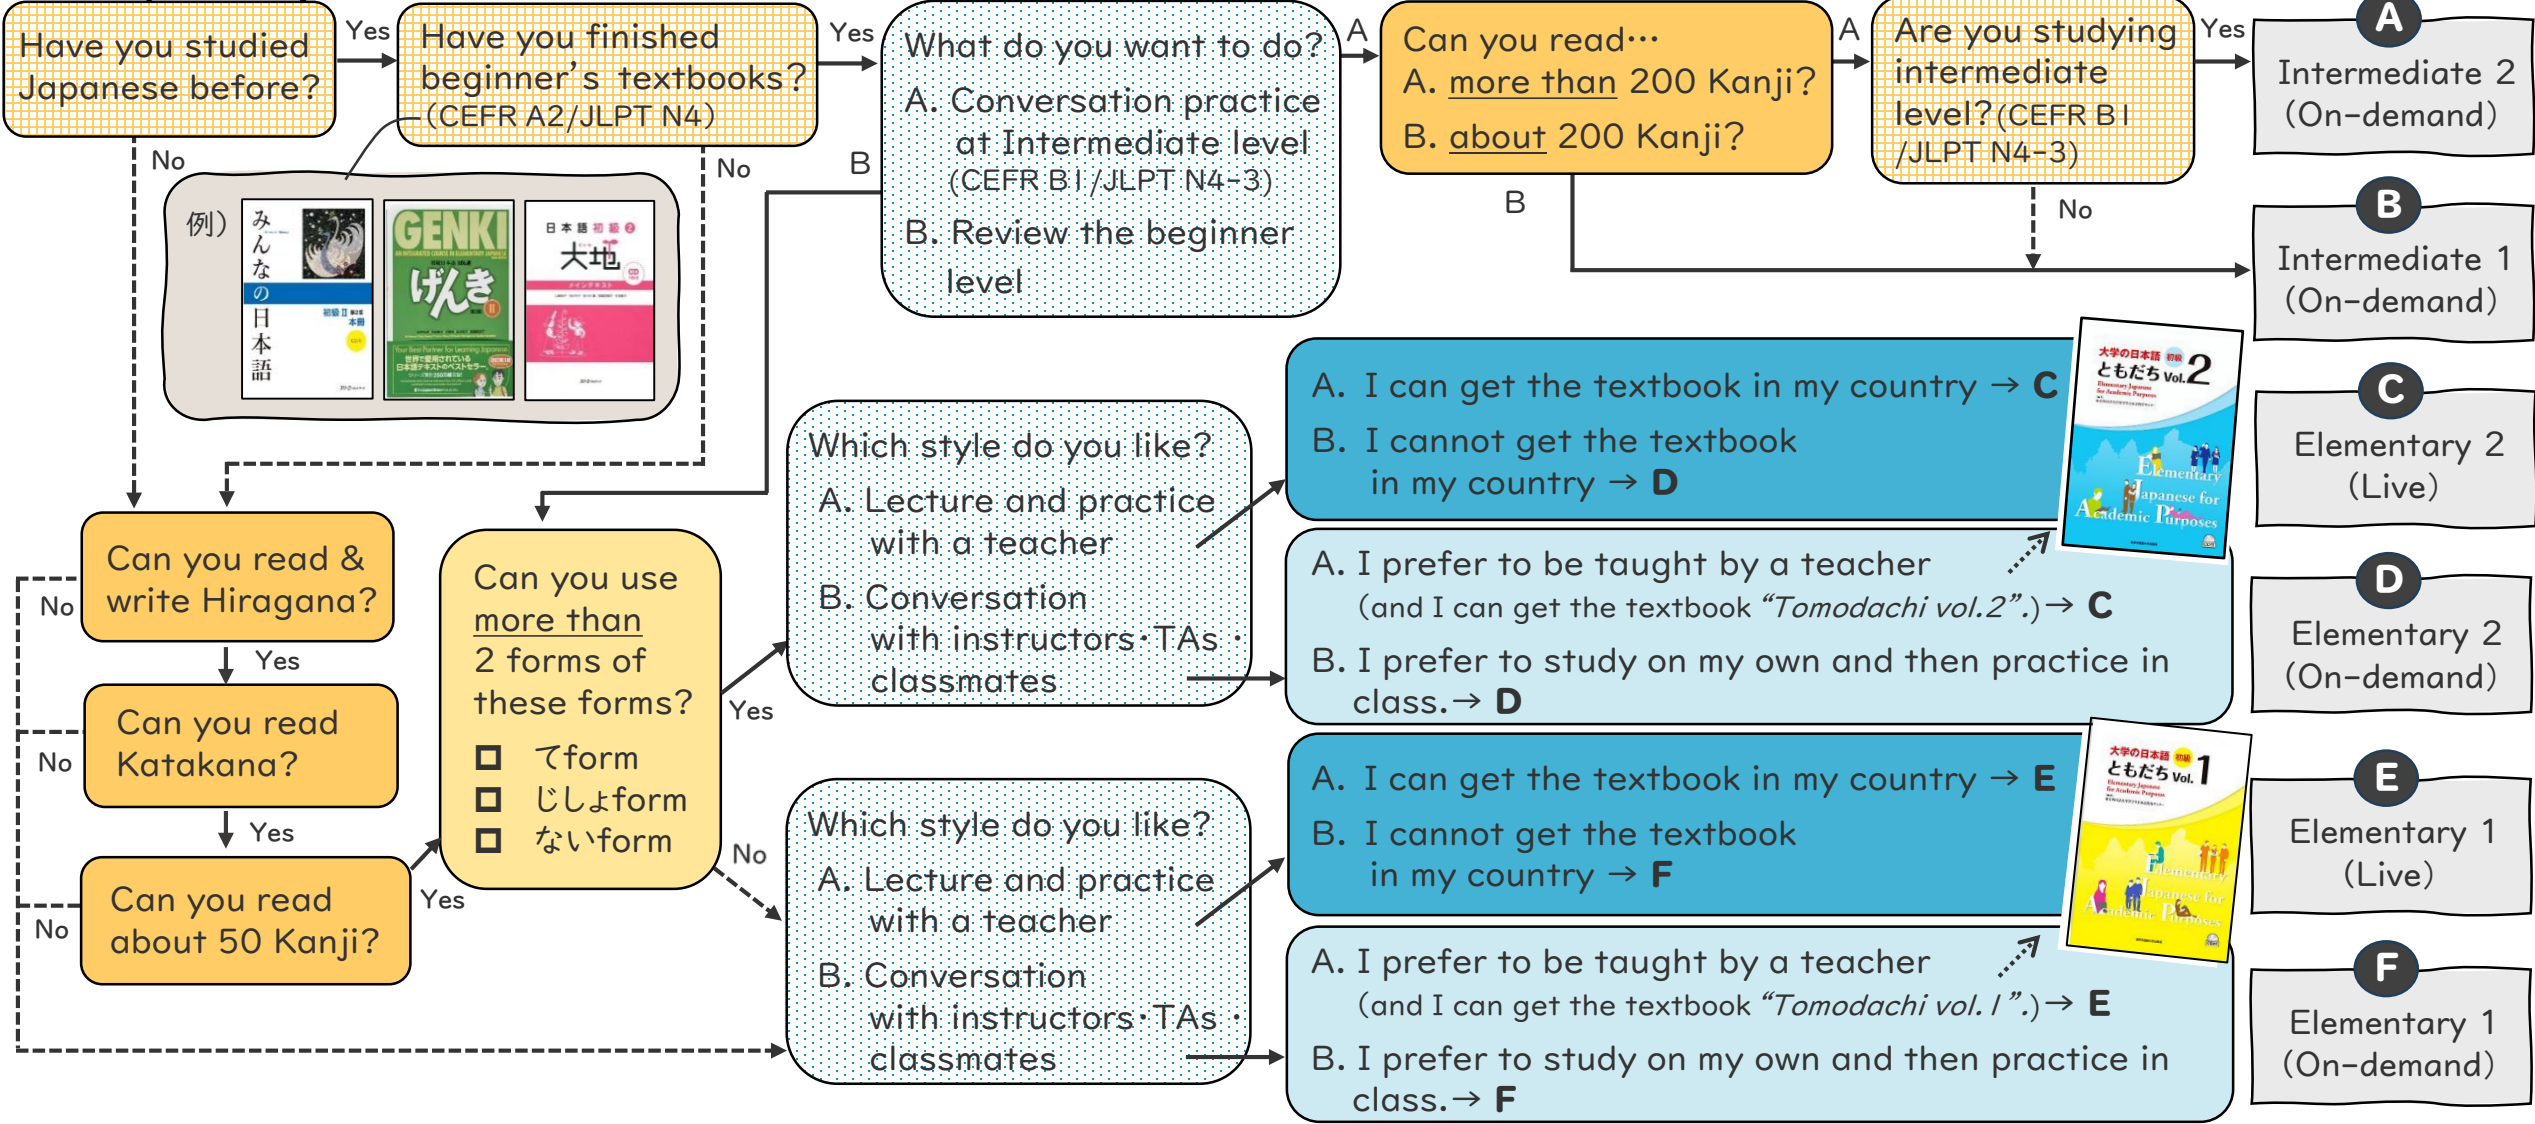

OPJLC Level Selection Flow Chart

START

*This flowchart was designed with a color scheme adapted to universal design (UD).